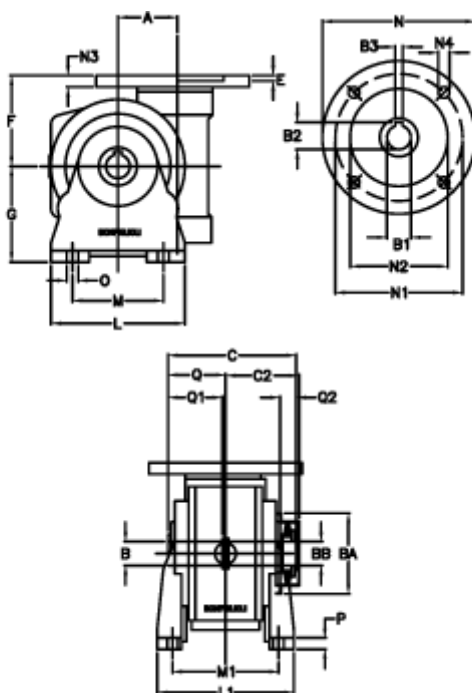

Article number: 390204901033236

Description: Worm Gear with Torque Limiter
VF 49-L2-V-10 P80B5

Measures

a	= 49.50	C2	= 63,5	M1	= 98.5	Q	= 51.0
B	= 25	Description	= VF 49V-xx-80B14	N	= 120	Q1	= 41
B1 E7	= 19	E	= 3.0	N1	= 100	Q2	= 15
B2	= 21.8	F	= 70	N2	= 80		
B3 H9	= 6	g	= 82	N3	= 10.0		
BA	= 63	L	= 110	N4	= 7		
BB H7	= 14	L1	= 124.0	O	= 8.5		
C	= 105	m	= 63	P	= 12		